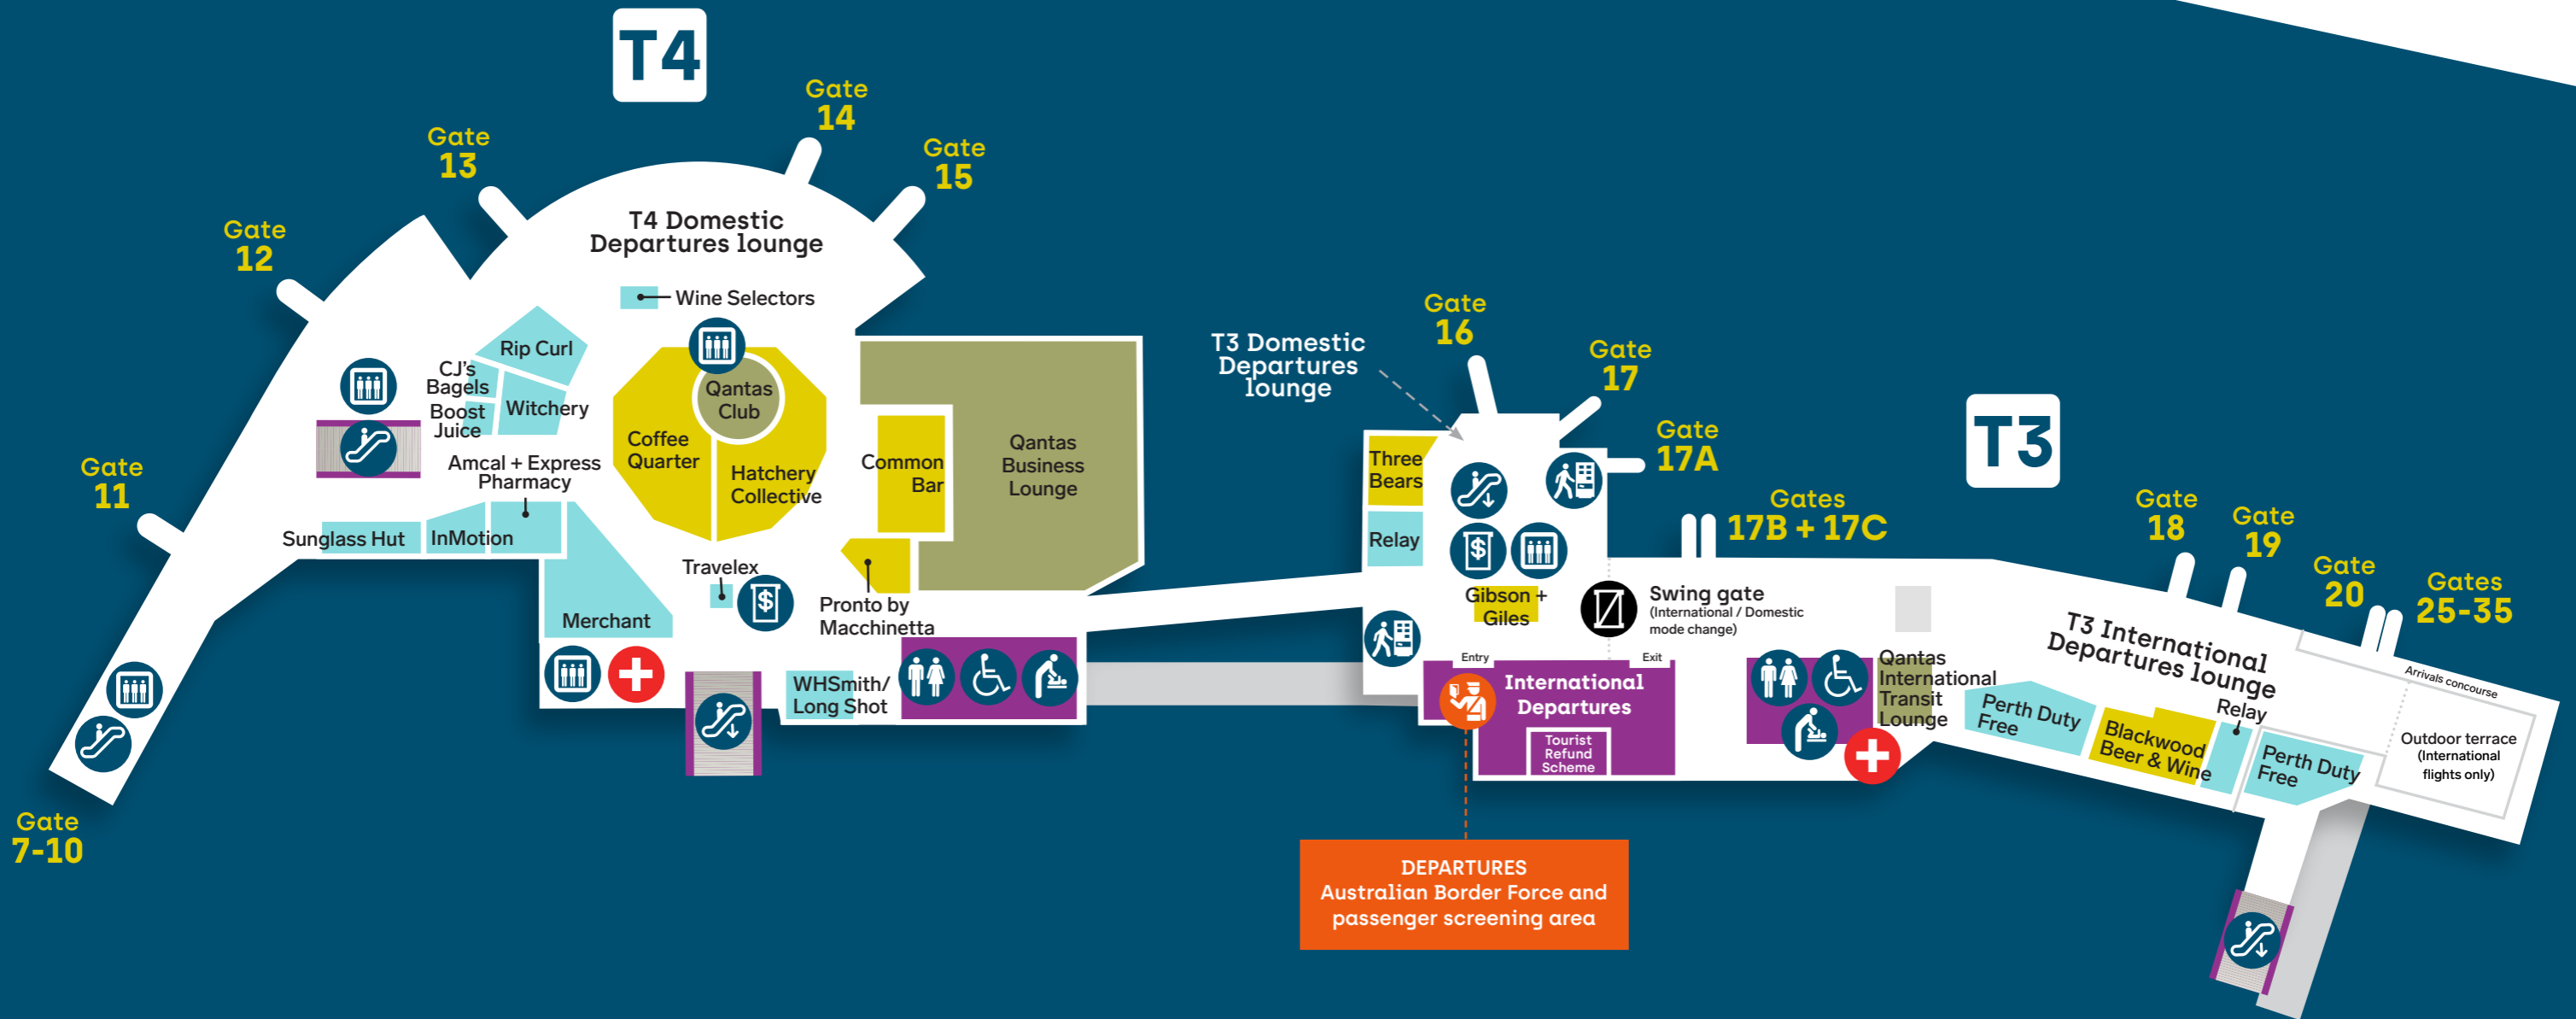

# T3 & T4 First Floor

-  Toilet
-  Accessible toilet
-  Parenting room
-  Elevator
-  ATM

-  Escalator
-  Vending machine
-  Security checkpoint
-  Swing gate
-  First Aid

## Shopping

- TAX & DUTY FREE
  - Perth Duty Free
- NEWS, BOOKS & CONVENIENCE
  - WHSmith/Long Shot
  - Relay
- FASHION, GIFTS & SOUVENIRS
  - Merchant
  - Sunglass Hut
  - Rip Curl
  - Witchery

- HEALTH & BEAUTY
  - Amcal + Express Pharmacy
- TRAVEL ACCESSORIES & TECHNOLOGY
  - InMotion

## Eating

- Blackwood Beer & Wine
- Boost Juice
- CJ's Bagels
- Coffee Quarter
- Common Bar
- Hatchery Collective
- Gibson + Giles
- Pronto by Macchinetta
- Three Bears