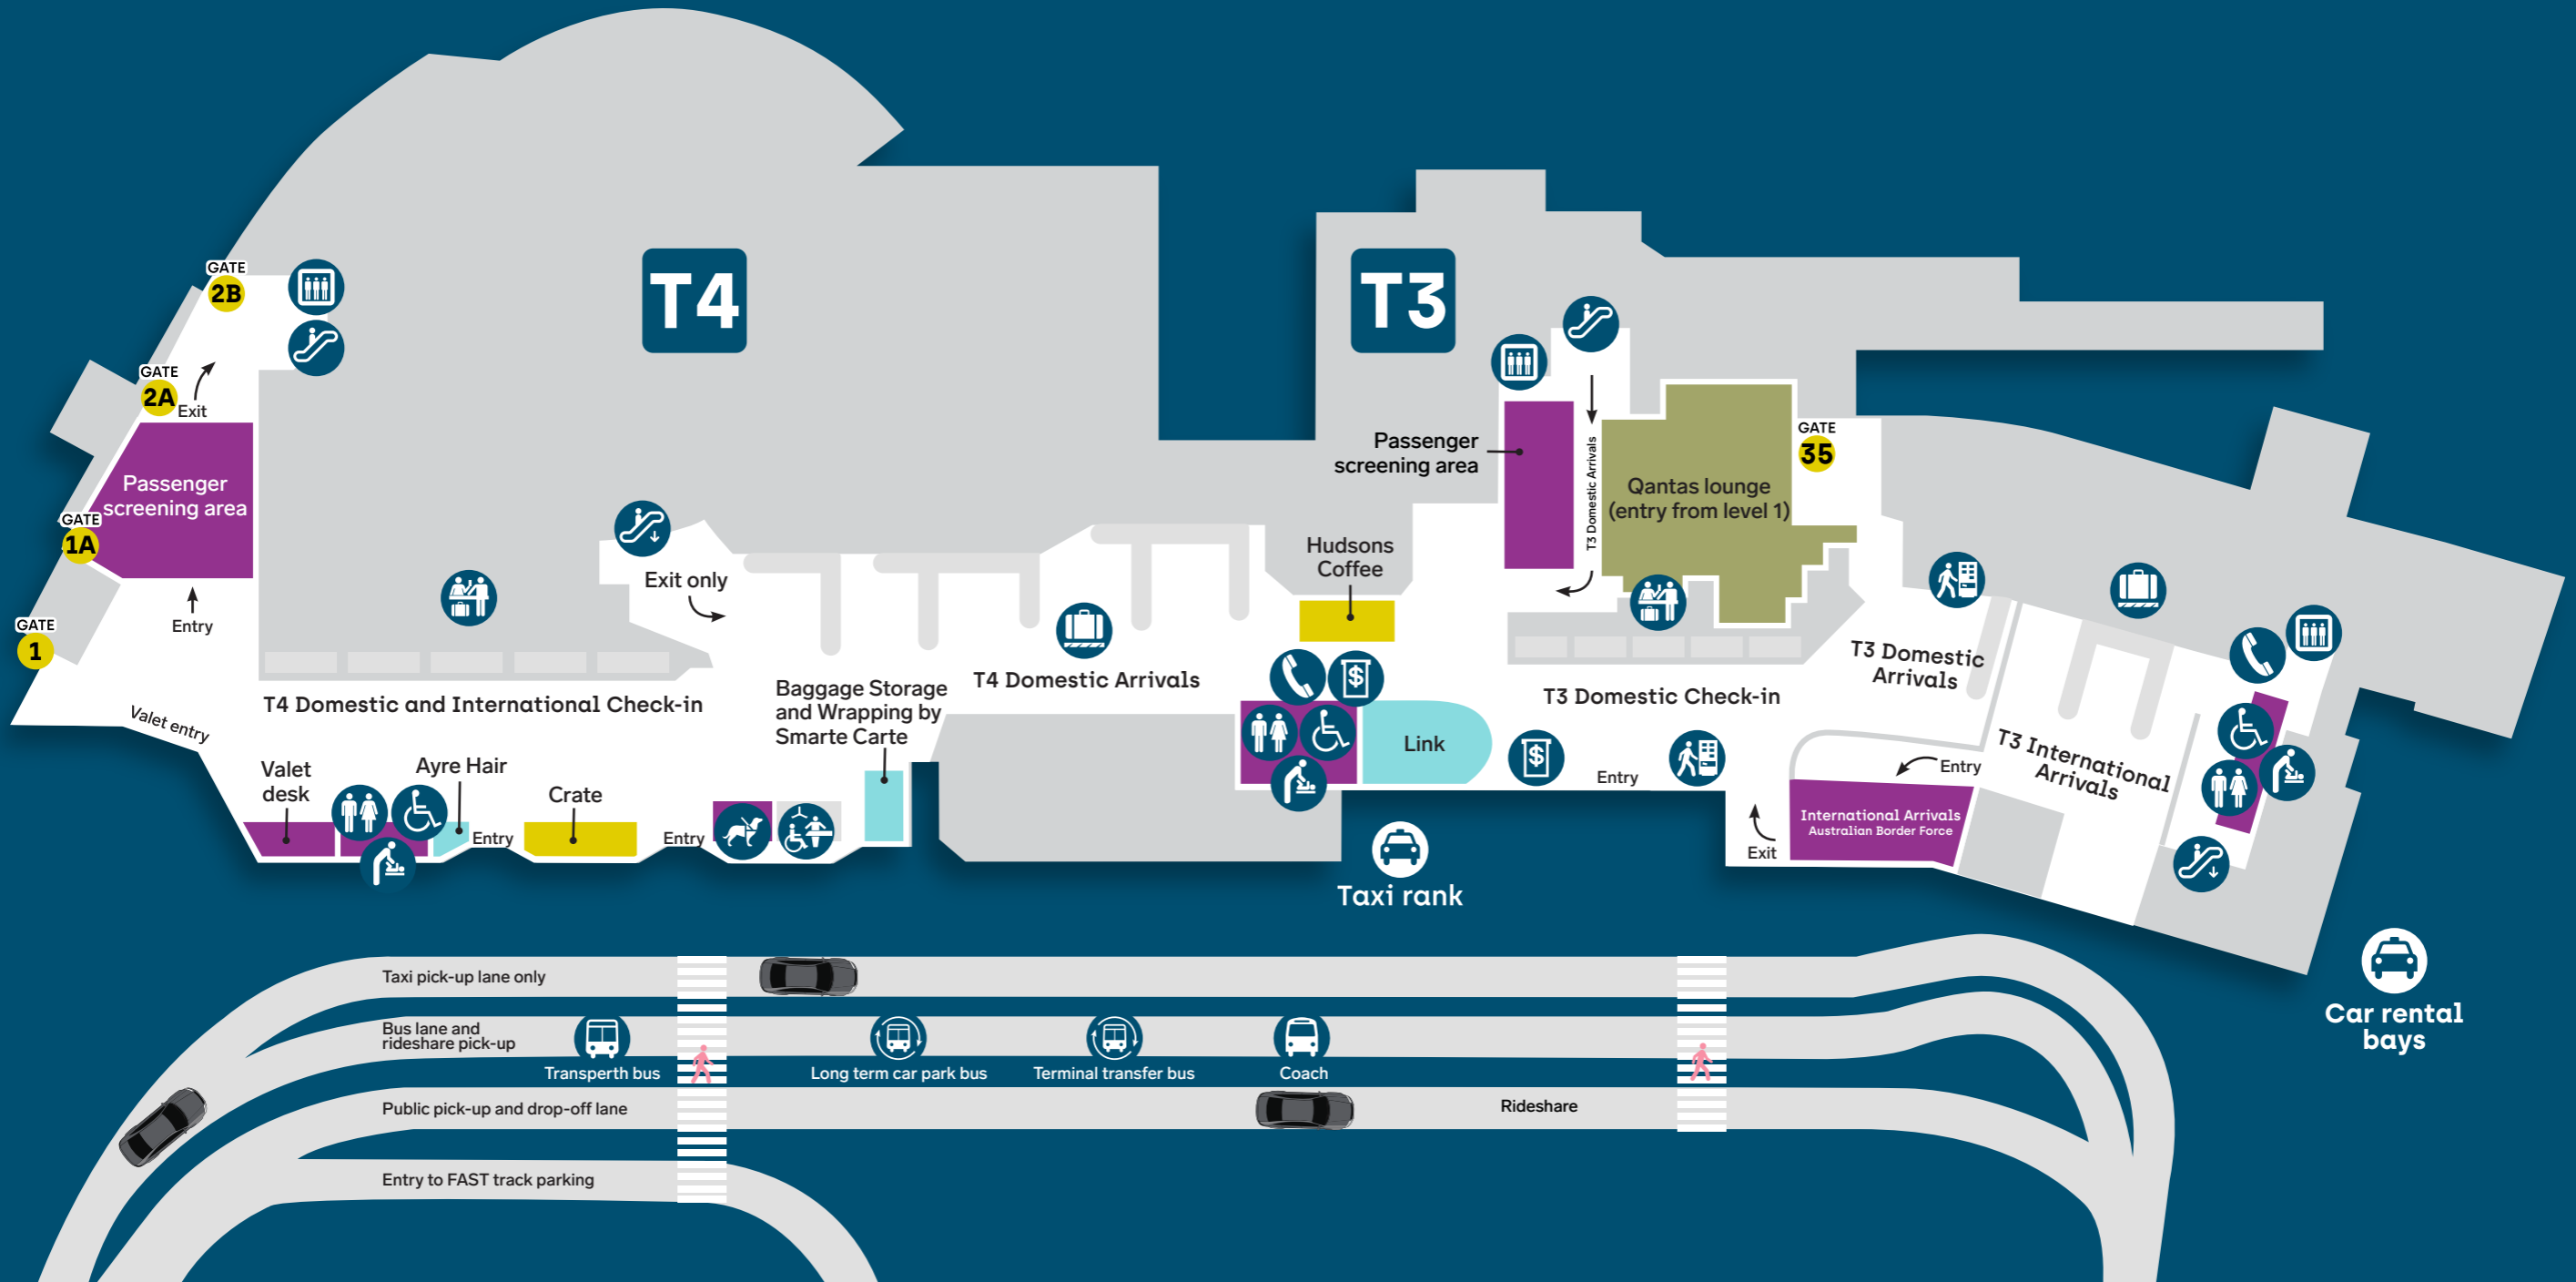

T3 & T4

Ground Floor

-  Toilet
-  Accessible toilet
-  Parenting room
-  Car hire
-  Changing places

-  ATM
-  Escalator
-  Public phone
-  Check in

-  Baggage claim
-  Coach
-  Vending machine
-  Service animal relief area

-  **Shopping**
- NEWS, BOOKS & CONVENIENCE
Link
- HEALTH & BEAUTY
Ayre Hair
- TRAVEL ACCESSORIES
Baggage Storage and Wrapping
by Smarte Carte

-  **Eating**
- Hudsons Coffee
Crate